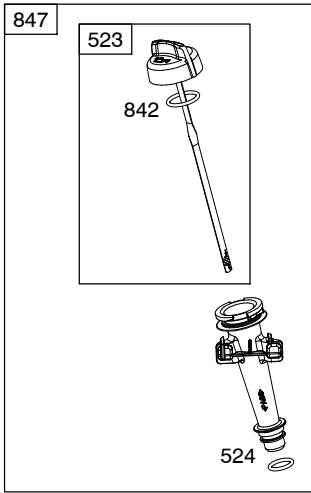

09P700

1319 WARNING LABEL

WARNING

- Read and follow Operating Instructions before running engine.
- Gasoline is flammable. Allow engine to cool at least 2 minutes before refueling.
- Engines emit carbon monoxide, DO NOT run in enclosed area.
- Muffler area temperature may exceed 150°F. Do not touch hot parts.

REQUIRED when replacing parts with warning labels affixed.

1319A WARNING LABEL

REQUIRED when replacing parts with warning labels affixed.

1058 OPERATOR'S MANUAL

1036 EMISSIONS LABEL

358 ENGINE GASKET SET

Illustrations cover a range of engines. Parts shown without text may not be used on your specific engine.